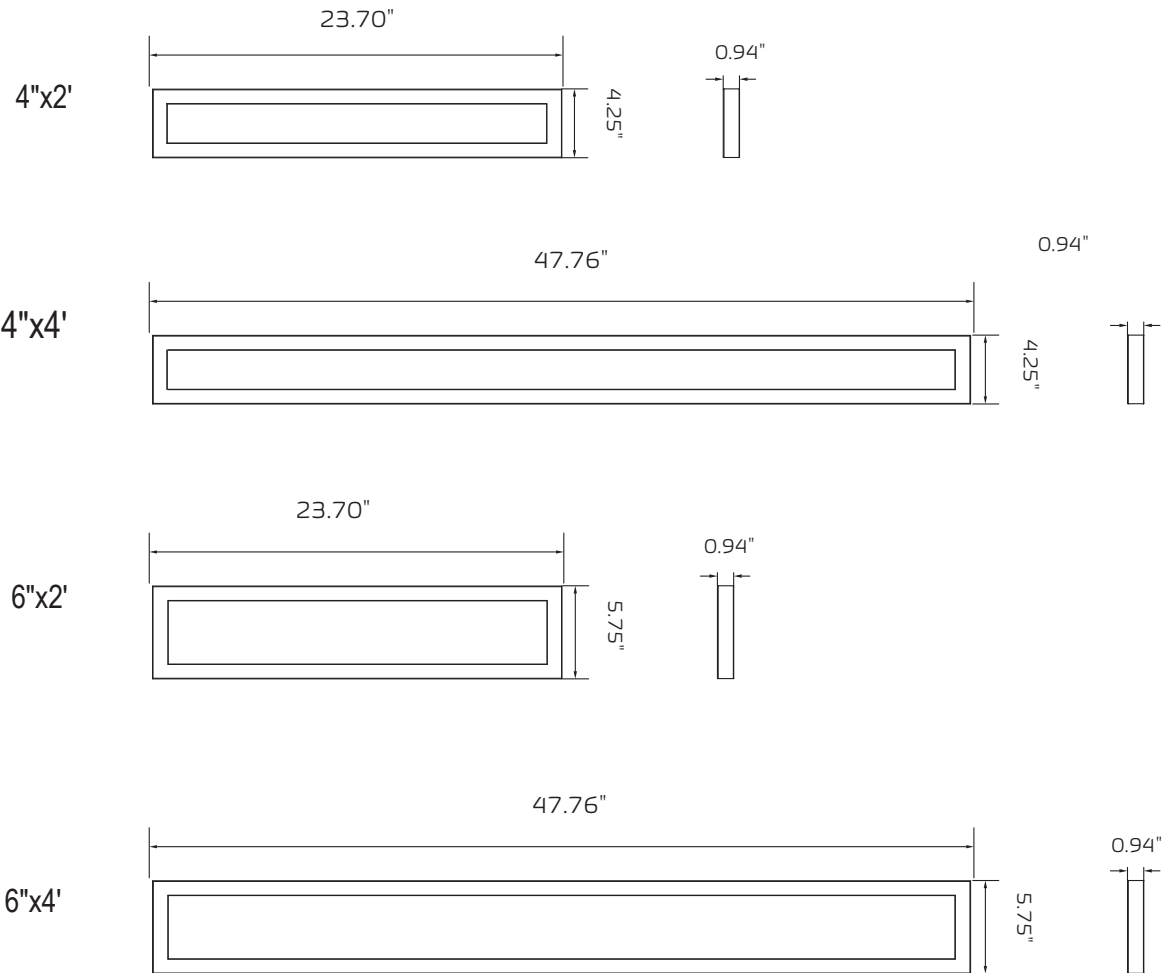

GENERAL SPECIFICATIONS

MODEL	CCT ADJUSTABLE	WATTAGE SELECTION		
		LOW	MEDIUM	HIGH
4"x2'	3000K/3500K/4000K	20W (1500 LM/1700 LM/1600 LM) (NON-ADJUSTABLE)		
6"x2'	3000K/3500K/4000K	20W (1600 LM/1800 LM/1700 LM) (NON-ADJUSTABLE)		
4"x4'	3000K	20W-1500 LM	30W-2250 LM	40W-3000 LM
	3500K	20W-1700 LM	30W-2500 LM	40W-3400 LM
	4000K	20W-1600 LM	30W-2400 LM	40W-3200 LM
6"x4'	3000K	20W-1600 LM	30W-2700 LM	40W-3600 LM
	3500K	20W-2000 LM	30W-3000 LM	40W-4000 LM
	4000K	20W-1900 LM	30W-2850 LM	40W-3800 LM

CPS LED LIGHTING
843-407-6803
SALES@CPSLED.COM
WWW.CPSLED.COM

CPS LED LIGHTING

Dimensions

DIMENSIONS

PART NO.	LENGTH (IN)	WIDTH (IN)	DEPTH (IN)
4"x2'	23.7	4.25	0.94
4"x4'	47.76	4.25	0.94
6"x2'	23.7	5.75	0.94
6"x4'	47.76	5.75	0.94

Angle: 111.95deg

Diameter

CPS LED LIGHTING

843-407-6803

SALES@CPSLED.COM

WWW.CPSLED.COM