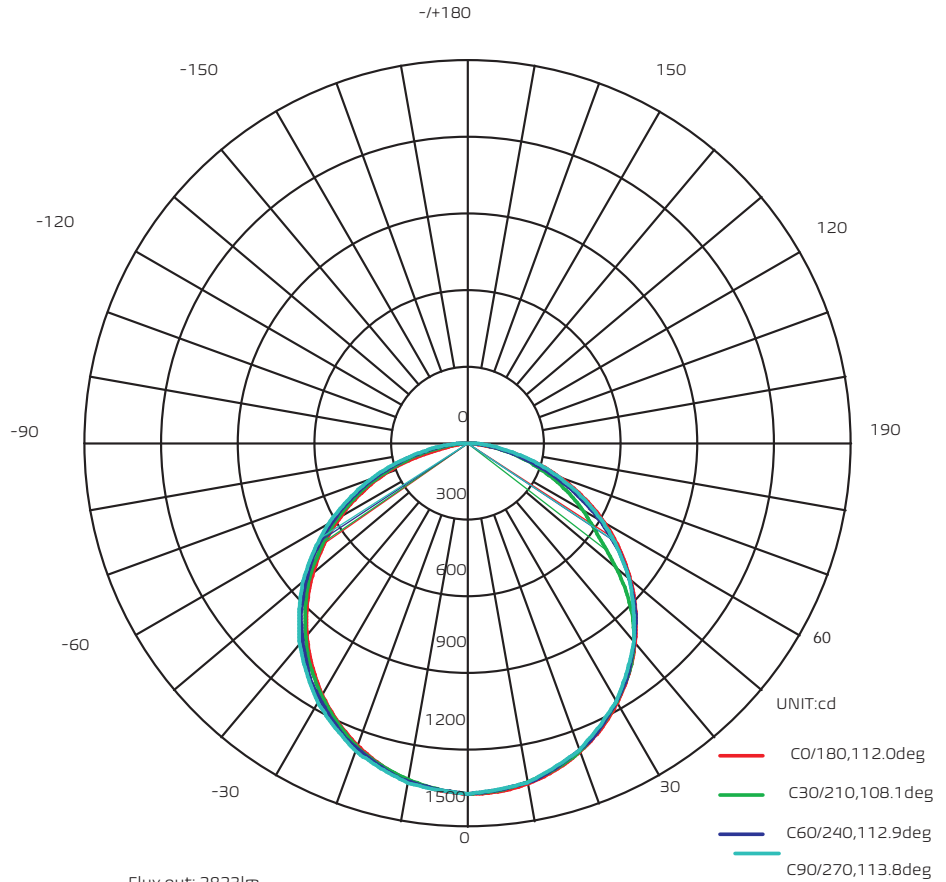

CPS LED LIGHTING
843-407-6803
SALES@CPSLED.COM
WWW.CPSLED.COM

CPS LED LIGHTING

Dimensions

DIMENSIONS

PART NO.	LENGTH (IN)	WIDTH (IN)	DEPTH (IN)
4"x2'	23.7	4.25	0.94
4"x4'	47.76	4.25	0.94
6"x2'	23.7	5.75	0.94
6"x4'	47.76	5.75	0.94

CPS LED LIGHTING

843-407-6803

SALES@CPSLED.COM

WWW.CPSLED.COM

CPS LED LIGHTING

Photometric 4"x4' Linear

Flux out: 2544lm

CPS LED LIGHTING

843-407-6803

SALES@CPSLED.COM

WWW.CPSLED.COM

CPS LED LIGHTING

6"x4' Linear

Flux out: 2823lm

Height

Eavg, Emax

Angle: 111.95deg

Diameter

CPS LED LIGHTING

843-407-6803

SALES@CPSLED.COM

WWW.CPSLED.COM