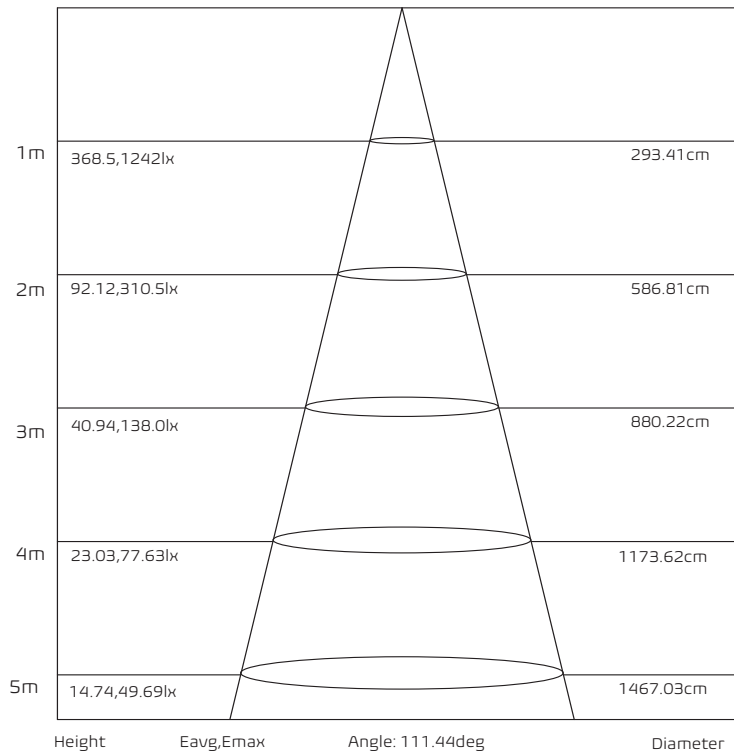

CPS LED LIGHTING
843-407-6803
SALES@CPSLED.COM
WWW.CPSLED.COM

CPS LED LIGHTING

Dimensions

DIMENSIONS

PART NO.	LENGTH (IN)	WIDTH (IN)	DEPTH (IN)
4"x2'	23.7	4.25	0.94
4"x4'	47.76	4.25	0.94
6"x2'	23.7	5.75	0.94
6"x4'	47.76	5.75	0.94

CPS LED LIGHTING

843-407-6803

SALES@CPSLED.COM

WWW.CPSLED.COM

CPS LED LIGHTING

Photometric 4"x4' Linear

Flux out: 2544lm

CPS LED LIGHTING

843-407-6803

SALES@CPSLED.COM

WWW.CPSLED.COM

CPS LED LIGHTING

6"x4' Linear

Flux out: 2823lm

Height

Eavg, Emax

Angle: 111.95deg

Diameter

CPS LED LIGHTING

843-407-6803

SALES@CPSLED.COM

WWW.CPSLED.COM