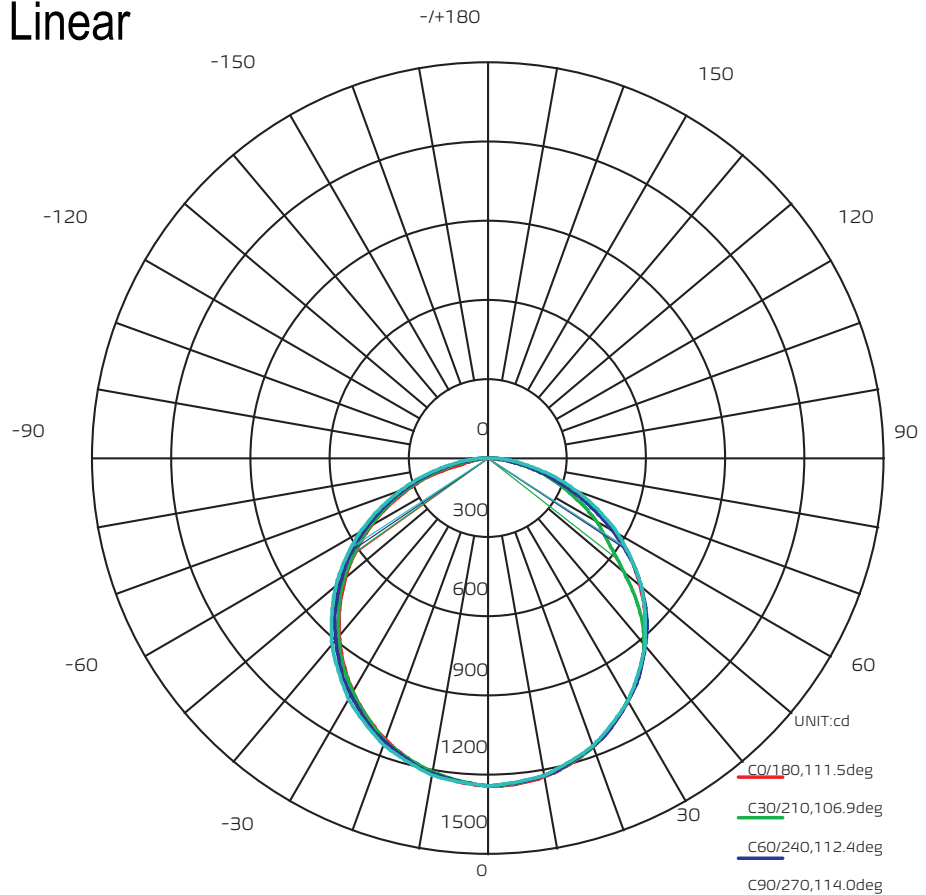

CPS LED LIGHTING

Photometric 4"x4' Linear