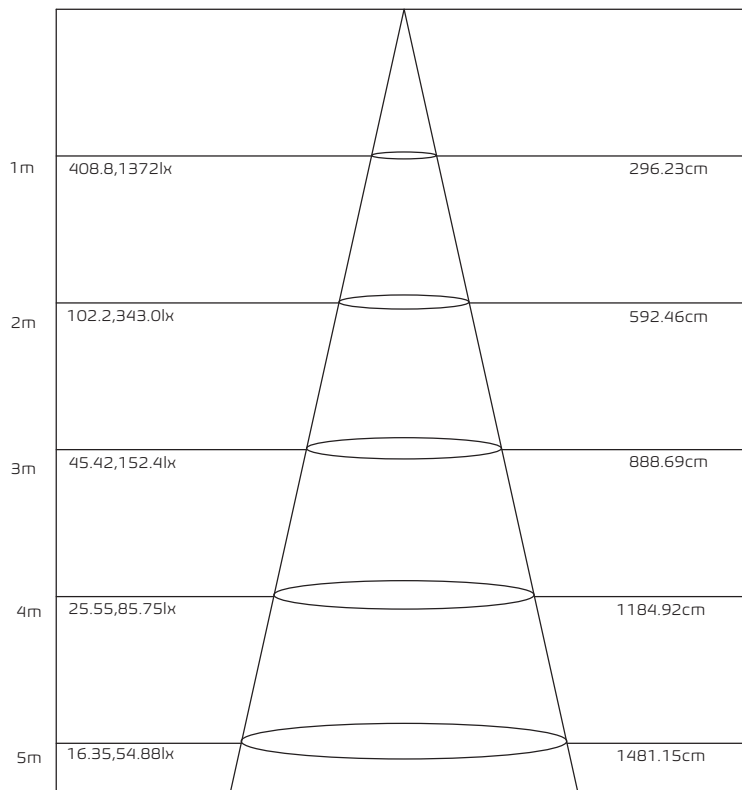

843-407-6803

SALES@CPSLED.COM

WWW.CPSLED.COM

CPS LED LIGHTING

6"x4' Linear

Flux out: 2823lm

Height

Eavg, Emax

Angle: 111.95deg

Diameter

CPS LED LIGHTING

843-407-6803

SALES@CPSLED.COM

WWW.CPSLED.COM